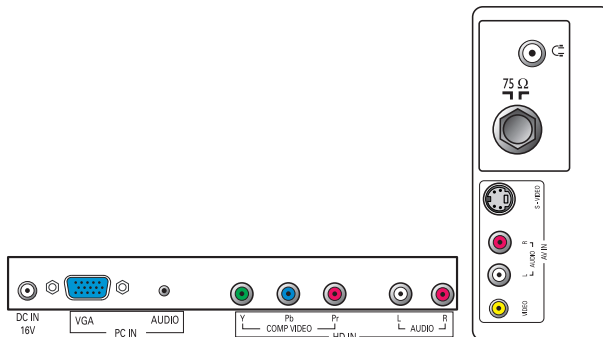

- Included Accessories: Batteries for remote control, Power cord, Quick Use Guide, Remote Control, Right angle antenna adaptor, User Manual, Warranty certificate

EDTV and SDTV ready

An enhanced definition TV (EDTV) receives any digital signal and displays it at 480p. Standard definition TV (SDTV) is a digital television format that includes 480-line resolution in both interlaced and progressively scanned formats.

High quality display

High quality display delivers the very best in high resolution display through the use of outstanding components including a high-end scaler and state-of-the-art 2D combfilter.

Fast response time

Faster response time delivers improved display of video action with faster transitions that dramatically reduce visible image artifacts in the display of fast-moving images.

Multiple AV inputs

Multiple AV inputs accommodate a variety of format choices in connecting video and audio devices (480i/p, 720p, 1080i).

VGA input

VGA input provides a connector to accommodate input of an analog signal for use as a PC monitor.

Smart picture & Smart sound

Smart picture and Smart sound presets are optimized settings for all your favorite types of programs, various display and audio modes that are directly accessed through a single key on the remote control.

Virtual surround sound

Virtual surround sound creates additional audio channels for a theater-like audio experience.

Date of issue 2008-04-04

Version: 3.0.9

12 NC: 8639 000 16038
UPC: 0 37849 95946 6

Specifications are subject to change without notice.

Trademarks are the property of Koninklijke Philips Electronics N.V. or their respective owners.

© 2008 Magnavox.

All Rights reserved.

www.magnavox.com